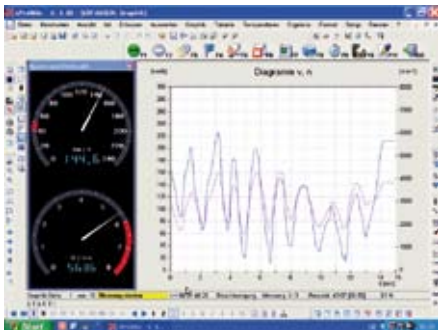

Sovereign masters of ceremonies for testing, measuring and verification of automobiles

What makes Suchy Data Systems' LCD monitors so special? Quite simply: they were developed especially for use in automobile testing procedures. For this reason, they are packed with outstanding visual features and a large amount of technological cleverness.

However, that is not enough. The specialized and durable LCDs from Suchy can do much more:

- due to transreflective technology, depending on the model, they use day and sunlight to illuminate the display
- their designer casing is made of aluminum and is not only durable but also light as a feather
- rounded corners prevent injury in case of accidents
- an anti-reflection, protective surface guards the LCD screen against dirt, dust, sand and mechanical damage
- special thermal construction and low power consumption minimizes internal device heat build up. Therefore, they can even be used under extreme heat conditions: up to 60° C without a fan!
- installation in seconds with massive suction cups and rapid placement with bayonet seals and single-hand locking: Suchy LCDs can be installed effortlessly!

They also excel in their optical performance

Extended perspective, sharp contrast, glowing brightness: these are but three qualities with which our LCDs pamper their users. Your advantage: measurement values and visualization are seen precisely, even in the sunshine and brightest daylight.

Additional convincing features:

- model with a 6.5" diagonal screen size – the mini, ideal for small test vehicles
- model with a 10.4" diagonal screen size, for standard applications
- two resolutions are available: 640 × 480/1.024 × 768 pixel
- comfortable on-screen menu for a easy adjustment of contrasts and picture position
- standard input current range: 9–18 VDC, optionally available with 9–36 VDC
- standard VGA connection with 5 pole SubD jacks
- power supply via high-quality Lemos plugs

Suchy Data Systems – Experts in Measurement Technology

When you require technology-intensive solutions for measurement-related hardware and software, we are your dependable partner. We have specialized in highly individual concepts in this area for over 20 years. Alongside innovation, creativity, measurement precision and flexibility, we have made the values of fairness and openness our guiding principles. Numerous renowned companies have relied on us for years and have profited from our excellent hardware and software products: for the maximum efficiency, outstanding quality and the easiest application.

Suchy Data Systems – first-class measurement technology, which you can measure us against anytime.