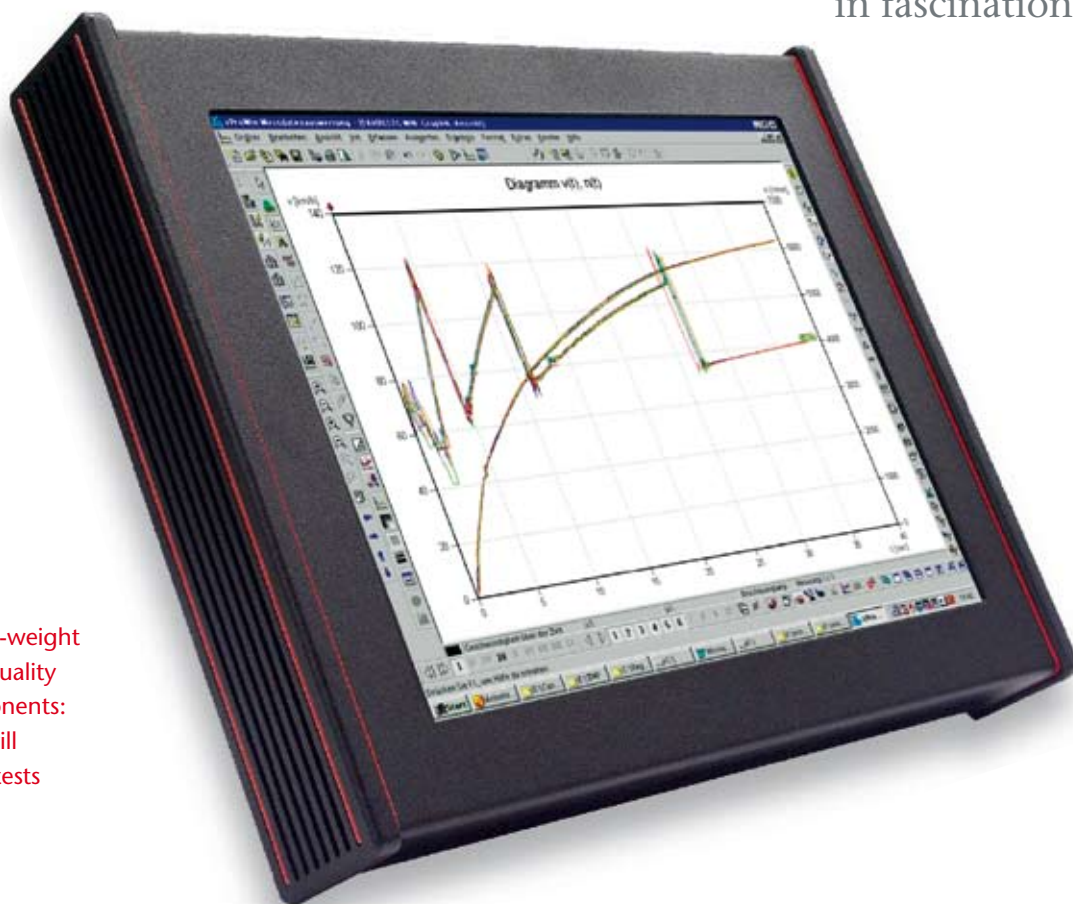

— **Suchy Data Systems** — 

**xProTFT monitors** –  
the perfect displays for automobile  
test scenarios

## xProTFT monitors – superior through performance and the highest precision

Suchy Data System's premium LCD monitors are the ideal addition to our advanced Suchy measurement systems. So functional, so robust, so light, so clear: an attractive eye-catcher – the ultimate show. By relying on our innovative and durable xProTFT monitors for your automobile test runs, you will open completely new dimensions for your testing, measurement procedures and control tasks – both regarding optics and efficiency. You can look forward to a crystal-clear, perfectly focused and extremely contrasted processing and presentation of your test results. Monitor on – for a new level in fascination!

Compact, light-weight and with top-quality internal components: a Suchy LCD will optimize your tests long term.

Additional convincing features:

- model with a 6.5" diagonal screen size – the mini, ideal for small test vehicles
- model with a 10.4" diagonal screen size, for standard applications
- two resolutions are available: 640 × 480/1.024 × 768 pixel
- comfortable on-screen menu for a easy adjustment of contrasts and picture position
- standard input current range: 9–18 VDC, optionally available with 9–36 VDC
- standard VGA connection with 5 pole SubD jacks
- power supply via high-quality Lemos plugs