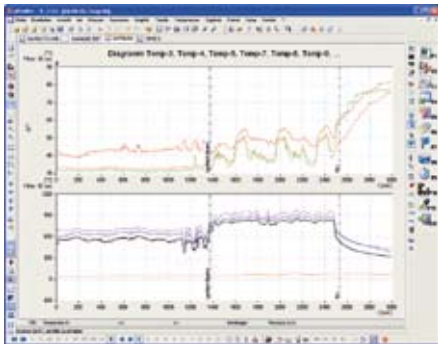

Sovereign masters of ceremonies for testing, measuring and verification of automobiles

What makes Suchy Data Systems' LCD monitors so special? Quite simply: they were developed especially for use in automobile testing procedures. For this reason, they are packed with outstanding visual features and a large amount of technological cleverness.

However, that is not enough. The specialized and durable LCDs from Suchy can do much more:

- due to transreflective technology, depending on the model, they use day and sunlight to illuminate the display
- their designer casing is made of aluminum and is not only durable but also light as a feather
- rounded corners prevent injury in case of accidents
- an anti-reflection, protective surface guards the LCD screen against dirt, dust, sand and mechanical damage
- special thermal construction and low power consumption minimizes internal device heat build up. Therefore, they can even be used under extreme heat conditions: up to 60° C without a fan!
- installation in seconds with massive suction cups and rapid placement with bayonet seals and single-hand locking: Suchy LCDs can be installed effortlessly!

They also excel in their optical performance

Extended perspective, sharp contrast, glowing brightness: these are but three qualities with which our LCDs pamper their users. Your advantage: measurement values and visualization are seen precisely, even in the sunshine and brightest daylight.

Additional convincing features:

- model with a 6.5" diagonal screen size – the mini, ideal for small test vehicles
- model with a 10.4" diagonal screen size, for standard applications
- two resolutions are available: 640 × 480/1.024 × 768 pixel
- comfortable on-screen menu for a easy adjustment of contrasts and picture position
- standard input current range: 9–18 VDC, optionally available with 9–36 VDC
- standard VGA connection with 5 pole SubD jacks
- power supply via high-quality Lemos plugs

Suchy Data Systems – Experts in Measurement Technology

When you require technology-intensive solutions for measurement-related hardware and software, we are your dependable partner. We have specialized in highly individual concepts in this area for over 20 years. Alongside innovation, creativity, measurement precision and flexibility, we have made the values of fairness and openness our guiding principles. Numerous renowned companies have relied on us for years and have profited from our excellent hardware and software products: for the maximum efficiency, outstanding quality and the easiest application.

Suchy Data Systems – first-class measurement technology, which you can measure us against anytime.